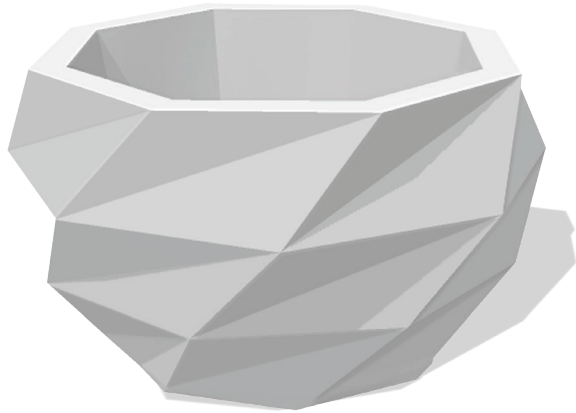

Skull Bowl

Price

Filament: R280

Prices vary according to size:

Colors available

Poly Villa Planter

Price

Filament: R350

Prices vary according to size:

Colors available

Poly Planter

Price

Filament: R280

Prices vary according to size:

Colors available